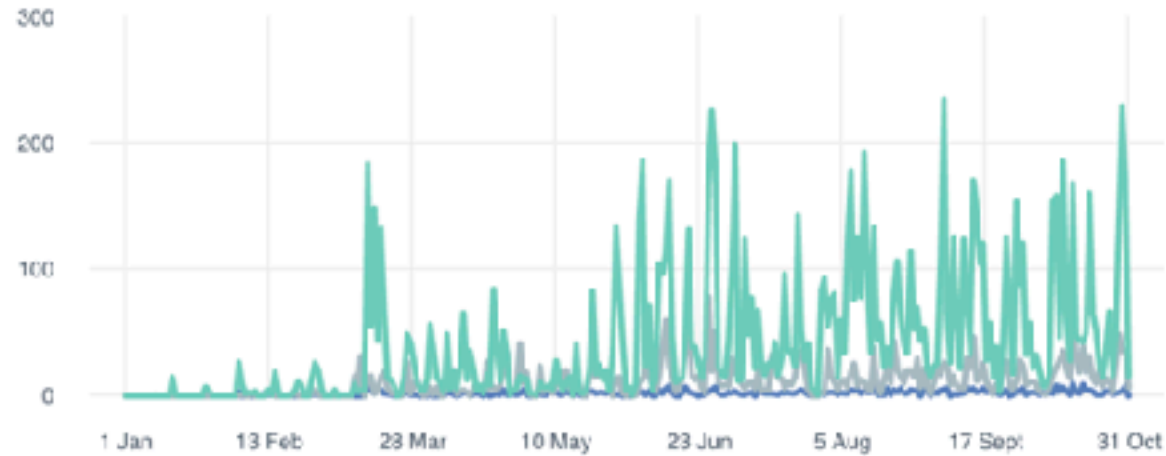

# LINE CHALLENGE

**L A E**  
**LINE API Expert**

Posts Comments Reactions **All**

Jan 1, 2018–Oct 31, 2018

**595 Posts** 3.3K Comments **12.7K Reactions**

**595**  
Posts  
**3,341**  
Comments  
**12,685**  
Reactions

**Active members** [?](#)

Jan 1, 2018–Oct 31, 2018

**4.1K Members**

**4,622**  
Total members  
**+1.1K%**  
**4,116**  
Active members

**~10 months**

**LESSONS LEARNED**

DEVREL **ISN'T** A JOB  
IT'S A **LIFESTYLE**