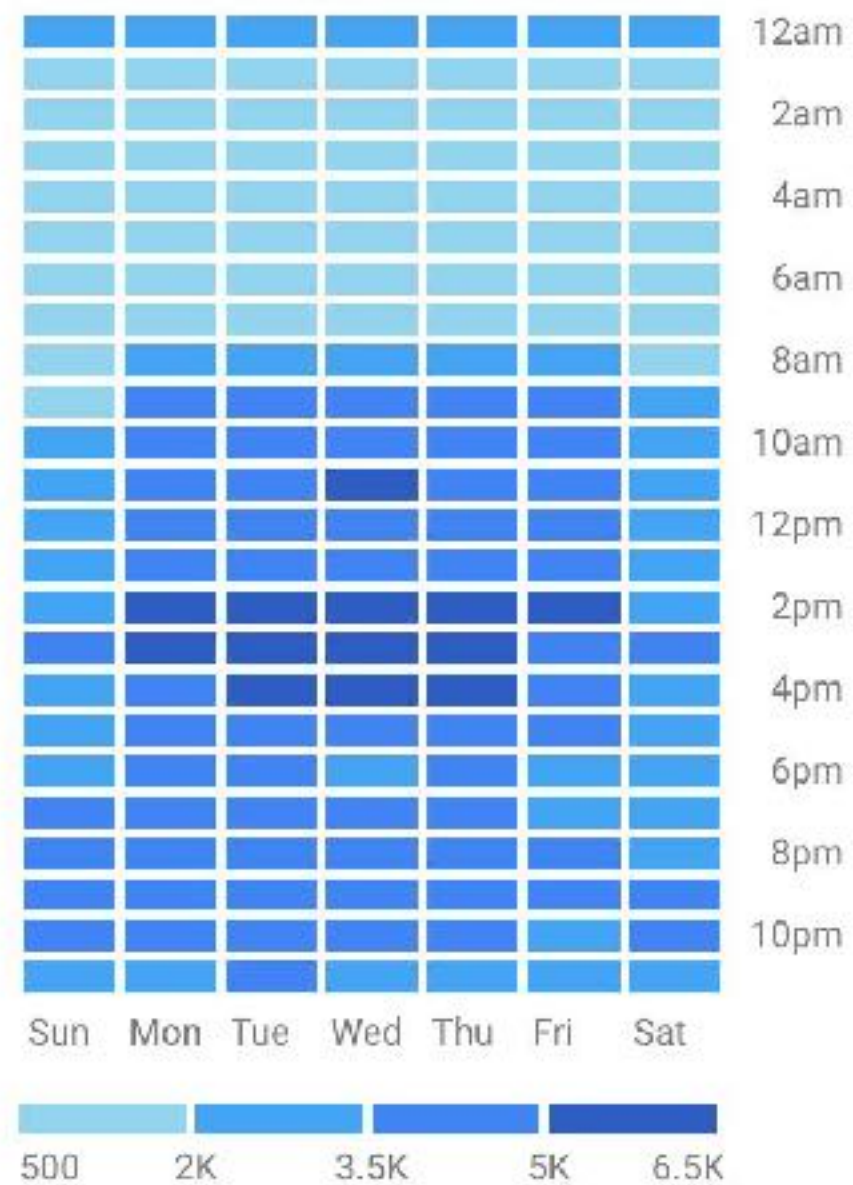

Users by time of day